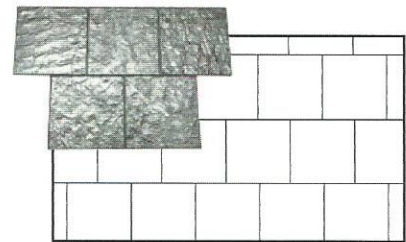

STAMP MAT PATTERNS FOR STAMPED CONCRTE

Regal

Walkway Slate

Slate Tile

Bushrock (Crazy Stone)

Quarry Tile

Mediterranean Tile

London Cobble

Flagstone

Granite

Timber Deck

European Fan

Flemish

Seamless border mat also available.

Seamless

Federation

Ashlar Slate

Brindabella

Antique Brick Straight Border

Brick Border

Antique Brick Curved Border

Images are indications only.
Please give two weeks notices as not all stamps are stock items