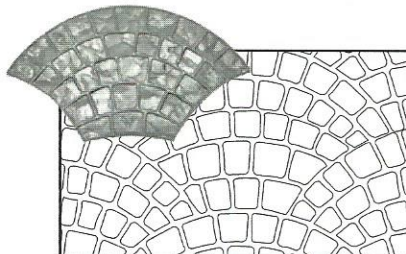

STAMP MAT PATTERNS FOR STAMPED CONCRTE

Regal

Walkway Slate

Slate Tile

Bushrock (Crazy Stone)

Quarry Tile

Mediterranean Tile

London Cobble

Flagstone

Granite

Timber Deck

European Fan

Flemish

Seamless border mat also available.

Seamless

Federation

Ashlar Slate

Brindabella

Antique Brick Straight Border

Brick Border

Antique Brick Curved Border

Images are indications only.
Please give two weeks notices as not all stamps are stock items