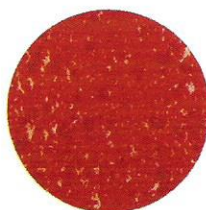

COLOUR SELECTOR FOR MULTIMIX
AND STAMPED CONCRETE PRODUCTS
NEW / WET CONCRETE, STAMP & STENCIL

COLOUR RANGE

SANDY BEIGE

LIGHTSTONE

SANDSTONE

MOCHA

COFFEE

FAWN

LIGHT TERRACOTTA

BRICK RED

DARK TERRACOTTA

FOSSIL

REPTILE

TRUFFLE

LIGHT GREY

FRENCH GREY

GUNMETAL

BLUESTONE

SMOKEY BLACK

CHARCOAL

IMPORTANT NOTICE

Colours on this chart are represented as closely as possible to the finished product. Variations in shading may occur, depending on the job conditions and finishing practice. Colours shown on this chart are specifically formulated for use in installation of decorative concrete, where strong, lasting colours are required.