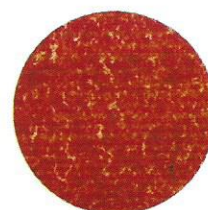

COLOUR SELECTOR FOR MULTIMIX
AND STAMPED CONCRETE PRODUCTS
NEW / WET CONCRETE, STAMP & STENCIL

COLOUR RANGE

SANDY BEIGE

LIGHTSTONE

SANDSTONE

MOCHA

COFFEE

FAWN

LIGHT TERRACOTTA

BRICK RED

DARK TERRACOTTA

FOSSIL

REPTILE

TRUFFLE

LIGHT GREY

FRENCH GREY

GUNMETAL

BLUESTONE

SMOKEY BLACK

CHARCOAL

IMPORTANT NOTICE

Colours on this chart are represented as closely as possible to the finished product. Variations in shading may occur, depending on the job conditions and finishing practice. Colours shown on this chart are specifically formulated for use in installation of decorative concrete, where strong, lasting colours are required.