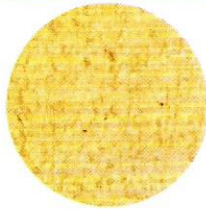

COLOUR SELECTOR FOR MULTIMIX
AND STAMPED CONCRETE PRODUCTS
NEW / WET CONCRETE, STAMP & STENCIL

COLOUR RANGE

SANDY BEIGE

LIGHTSTONE

SANDSTONE

MOCHA

COFFEE

FAWN

LIGHT TERRACOTTA

BRICK RED

DARK TERRACOTTA

FOSSIL

REPTILE

TRUFFLE

LIGHT GREY

FRENCH GREY

GUNMETAL

BLUESTONE

SMOKEY BLACK

CHARCOAL

IMPORTANT NOTICE

Colours on this chart are represented as closely as possible to the finished product. Variations in shading may occur, depending on the job conditions and finishing practice. Colours shown on this chart are specifically formulated for use in installation of decorative concrete, where strong, lasting colours are required.