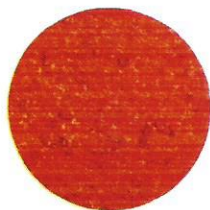

COLOUR SELECTOR FOR MULTIMIX
AND STAMPED CONCRETE PRODUCTS
NEW / WET CONCRETE, STAMP & STENCIL

COLOUR RANGE

SANDY BEIGE

LIGHTSTONE

SANDSTONE

MOCHA

COFFEE

FAWN

LIGHT TERRACOTTA

BRICK RED

DARK TERRACOTTA

FOSSIL

REPTILE

TRUFFLE

LIGHT GREY

FRENCH GREY

GUNMETAL

BLUESTONE

SMOKEY BLACK

CHARCOAL

IMPORTANT NOTICE

Colours on this chart are represented as closely as possible to the finished product. Variations in shading may occur, depending on the job conditions and finishing practice. Colours shown on this chart are specifically formulated for use in installation of decorative concrete, where strong, lasting colours are required.