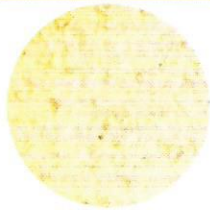

COLOUR SELECTOR FOR MULTIMIX
AND STAMPED CONCRETE PRODUCTS
NEW / WET CONCRETE, STAMP & STENCIL

COLOUR RANGE

SANDY BEIGE

LIGHTSTONE

SANDSTONE

MOCHA

COFFEE

FAWN

LIGHT TERRACOTTA

BRICK RED

DARK TERRACOTTA

FOSSIL

REPTILE

TRUFFLE

LIGHT GREY

FRENCH GREY

GUNMETAL

BLUESTONE

SMOKEY BLACK

CHARCOAL

IMPORTANT NOTICE

Colours on this chart are represented as closely as possible to the finished product. Variations in shading may occur, depending on the job conditions and finishing practice. Colours shown on this chart are specifically formulated for use in installation of decorative concrete, where strong, lasting colours are required.