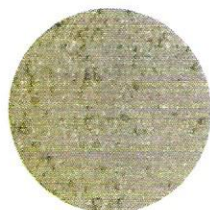

COLOUR SELECTOR FOR MULTIMIX
AND STAMPED CONCRETE PRODUCTS
NEW / WET CONCRETE, STAMP & STENCIL

COLOUR RANGE

SANDY BEIGE

LIGHTSTONE

SANDSTONE

MOCHA

COFFEE

FAWN

LIGHT TERRACOTTA

BRICK RED

DARK TERRACOTTA

FOSSIL

REPTILE

TRUFFLE

LIGHT GREY

FRENCH GREY

GUNMETAL

BLUESTONE

SMOKEY BLACK

CHARCOAL

IMPORTANT NOTICE

Colours on this chart are represented as closely as possible to the finished product. Variations in shading may occur, depending on the job conditions and finishing practice. Colours shown on this chart are specifically formulated for use in installation of decorative concrete, where strong, lasting colours are required.