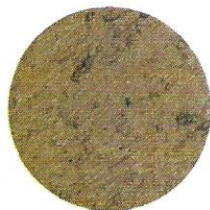

COLOUR SELECTOR FOR MULTIMIX
AND STAMPED CONCRETE PRODUCTS
NEW / WET CONCRETE, STAMP & STENCIL

COLOUR RANGE

SANDY BEIGE

LIGHTSTONE

SANDSTONE

MOCHA

COFFEE

FAWN

LIGHT TERRACOTTA

BRICK RED

DARK TERRACOTTA

FOSSIL

REPTILE

TRUFFLE

LIGHT GREY

FRENCH GREY

GUNMETAL

BLUESTONE

SMOKEY BLACK

CHARCOAL

IMPORTANT NOTICE

Colours on this chart are represented as closely as possible to the finished product. Variations in shading may occur, depending on the job conditions and finishing practice. Colours shown on this chart are specifically formulated for use in installation of decorative concrete, where strong, lasting colours are required.